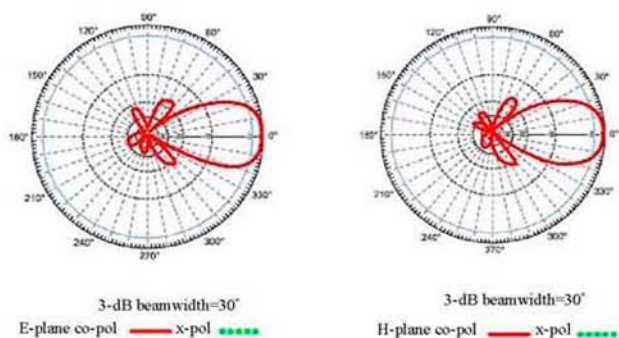

AT-OP24-14 Radiation Pattern

TraNet Technologies Corp

6F-3, No.20, Lane 609, Sec. 5, Chung Hsin Rd.,
San Chung City, Taipei Hsien 241, Taiwan

www.aristar.com.tw